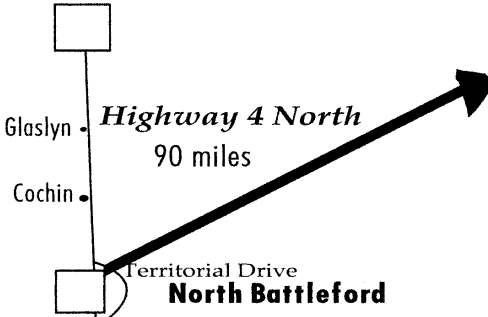

Meadow Lake

Approaching North Battleford you will notice a casino and shopping mall on your right hand side. At the end of this mall you will notice a sign for Meadow Lake and Territorial Drive (Territorial Drive is a bypass) Turn **Right** on Territorial Drive and proceed through 3 sets of lights. Approaching the 3rd set of lights you want to be in the **right hand turning lane** and turn **right** on Hwy 4 North. This will take you all the way to Meadow Lake.

78 miles
Highway 16 west

To Meadow Lake Different Scale

In Saskatoon